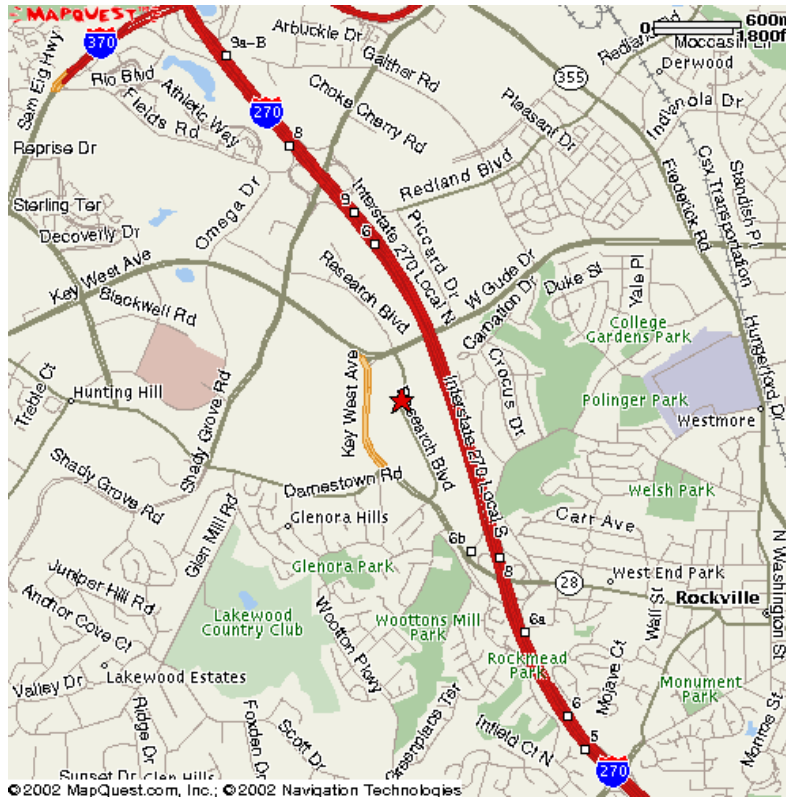

# Directions to Our Office

### From Washington Dulles International Airport:

Take the Dulles Airport Access Road to I-495/Exit 18-19/VA-123/Baltimore/Richmond  
Merge onto VA-267 E  
Merge onto I-495 N/Capital Beltway via exit number 18 toward Baltimore/Bethesda MD  
Merge onto I-270 Spur N via exit number 38-on the left-toward Rockville/Frederick  
I-270 Spur N becomes I-270 N  
Take I-270 N  
Merge onto W Montgomery Ave/MD-28 W via exit number 6B toward Darnestown.  
At the third light, turn Right onto Research Blvd.  
Go approximately ½ mile to 1803 Research Blvd (on the right hand side).

### From Ronald Reagan Washington International Airport:

Take the Airport Exit ramp toward GW Parkway North  
Merge onto George Washington Memorial Pkwy N  
Merge onto I-495 N/Capital Beltway Toward Maryland  
Merge onto I-270 Spur N via exit number 38-on the left-toward Rockville/Frederick  
I-270 Spur N becomes I-270 N  
Take I-270 N  
Merge onto W Montgomery Ave/MD-28 W via exit number 6B toward Darnestown.  
At the third light, turn Right onto Research Blvd.  
Go approximately ½ mile to 1803 Research Blvd (on the right hand side).

### From BWI International Airport:

Take the Airport Exit ramp towards I-495 W  
Take I-495 W  
Merge onto I-95 S via exit number 4B toward Washington  
Merge onto Capital Beltway/I495 W via exit number 27 toward Silver Spring  
Merge onto I-270 N via exit number 35 toward Frederick  
Take I-270 N  
Merge onto W Montgomery Ave/MD-28 W via exit number 6B toward Darnestown.  
At the third light, turn Right onto Research Blvd.  
Go approximately ½ mile to 1803 Research Blvd (on the right hand side).